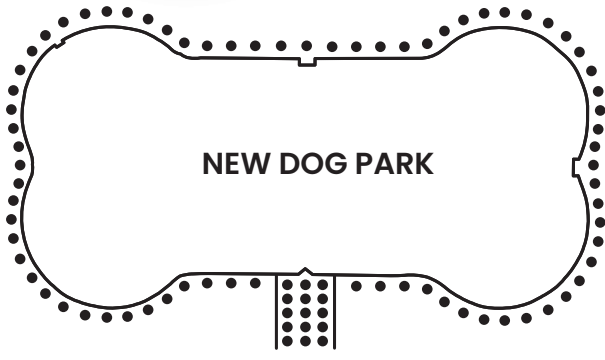

# Patton Park Stone Impressions

We have a variety of options and choices for you to customize an enduring tribute to your best friend! Each concrete stone will be approximately 9 inches in diameter. Base price includes 1 paw print and your dog's name (max of 10 letters).

- Perimeter Stone \$50**
- Walkway Stone \$100**
- Macomb Park District's Best Friend \$500**  
Includes full acrylic color painting of your dog, all other customization options, and walkway placement of stone. Limited to 5 spots total.